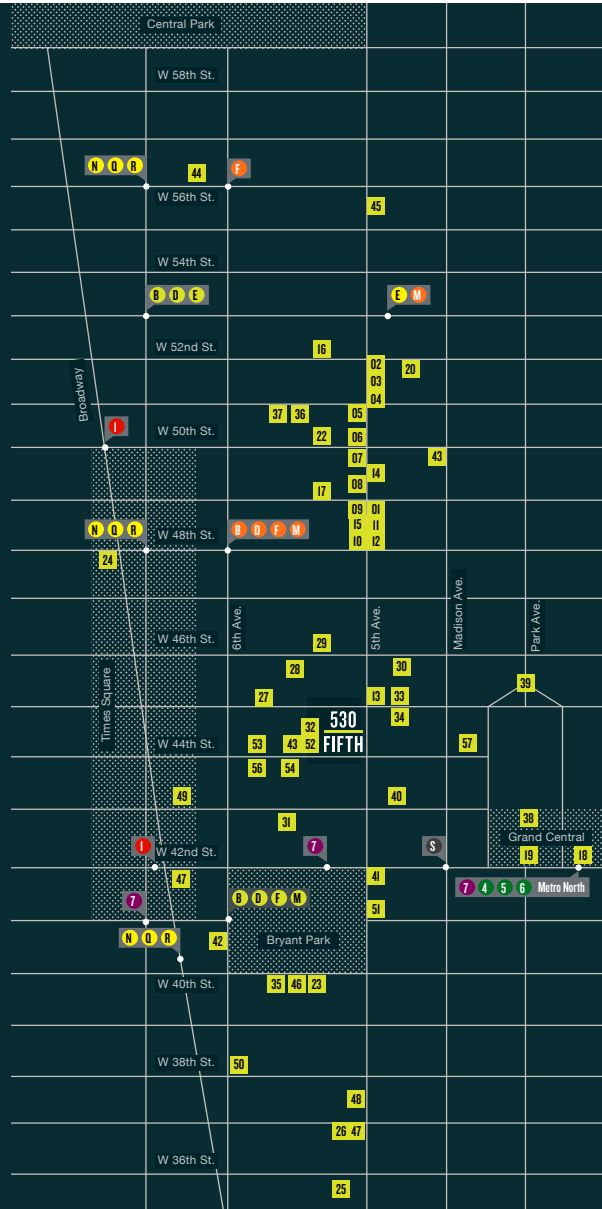

LOCATION MAP

RETAIL

- 01 Cartier
- 02 Versace
- 03 Gant
- 04 Armani Exchange
- 05 Faconnable
- 06 Banana Republic
- 07 Cole Haan
- 08 Michael Kors
- 09 Topshop
- 10 Aritzia
- 11 United Colors of Benetton
- 12 Ted Baker
- 13 Tommy Bahama
- 14 Saks Fifth Avenue
- 15 NBA Store
- 16 Brooks Brothers
- 17 J.Crew
- 18 Apple

RESTAURANTS

- 19 Grand Central Oyster Bar
- 20 Fig and Olive
- 21 Bryant Park Grill
- 22 Brasserie Ruhlmann
- 23 Koi Restaurant
- 24 Blue Fin
- 25 Kristalbelli
- 26 Ai Fiori
- 27 Triomphe
- 28 Via Brasil Restaurant
- 29 Ipanema
- 30 Vitae Restaurant
- 31 STK
- 32 Strip House
- 33 Morton's
- 34 Dishes
- 35 Le Pain Quotiden
- 36 Limani
- 37 Del Frisco's Grille
- 38 Shake Shack
- 39 Bobby Vans

FITNESS

- 40 Equinox
- 41 Pilates on Fifth
- 42 Blink Fitness
- 43 New York Sports Clubs
- 44 New York Health & Racquet Club

CLUBS

- 52 The University Club
- 53 New York City Yacht Club
- 54 The Penn Club
- 55 Harvard Club
- 56 Princeton Club
- 57 Yale Club

HOTELS

- 45 St Regis
- 46 Bryant Park Hotel
- 47 Knickerbocker Hotel
- 48 Langham Place
- 49 Casablanca Hotel
- 50 Refinery Hotel
- 51 Andaz Hotel

THE PERFECT EQUATION = **530 FIFTH**

Daniel Birney
DBirney@RXRRealty.com
212 204 8653