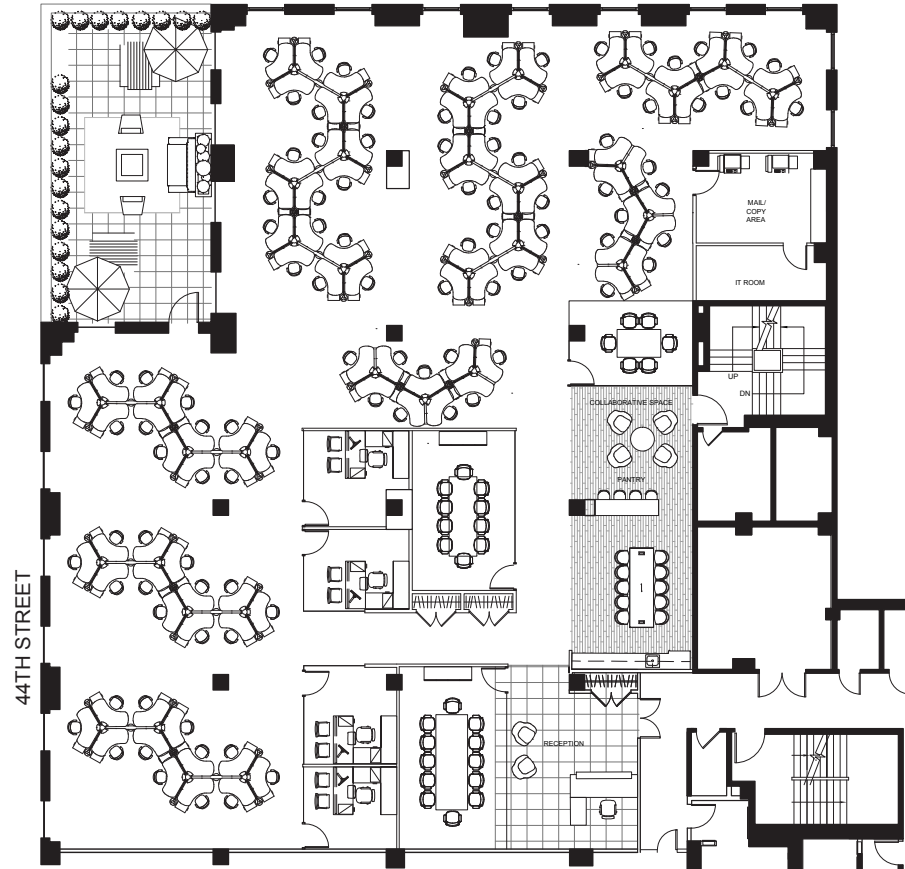

AVAILABILITIES — FLOOR 10 — OPEN TEST FIT

PRIVATE OFFICES	4
CONFERENCE ROOMS	3
WORKSTATIONS	102
COPY AREA	1
PANTRY	1
IT ROOM	1
RECEPTION	1
TOTAL	107
TOTAL RSF	12,978
RSF PER PERSON	121

THE PERFECT EQUATION = **530**
FIFTH