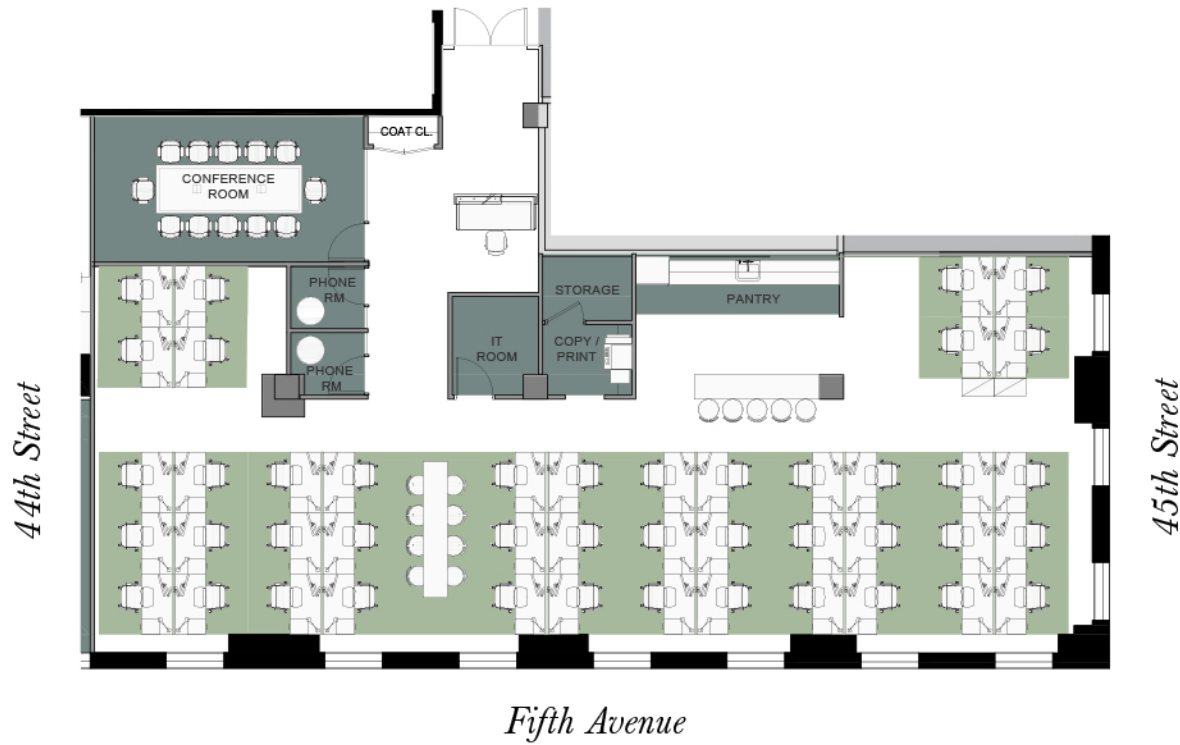

# 3RD FLOOR PRE-BUILT

## TEST FIT

WORKSTATIONS	42
CONFERENCE ROOMS	1
COLLABORATION AREAS	1
COPY STATIONS	1
PANTRIES	1
STORAGE	1
IT ROOMS	1
GENERAL ASSEMBLY AREAS	1

HEADCOUNT	42
RSF	5,091
PER PERSON RSF	118