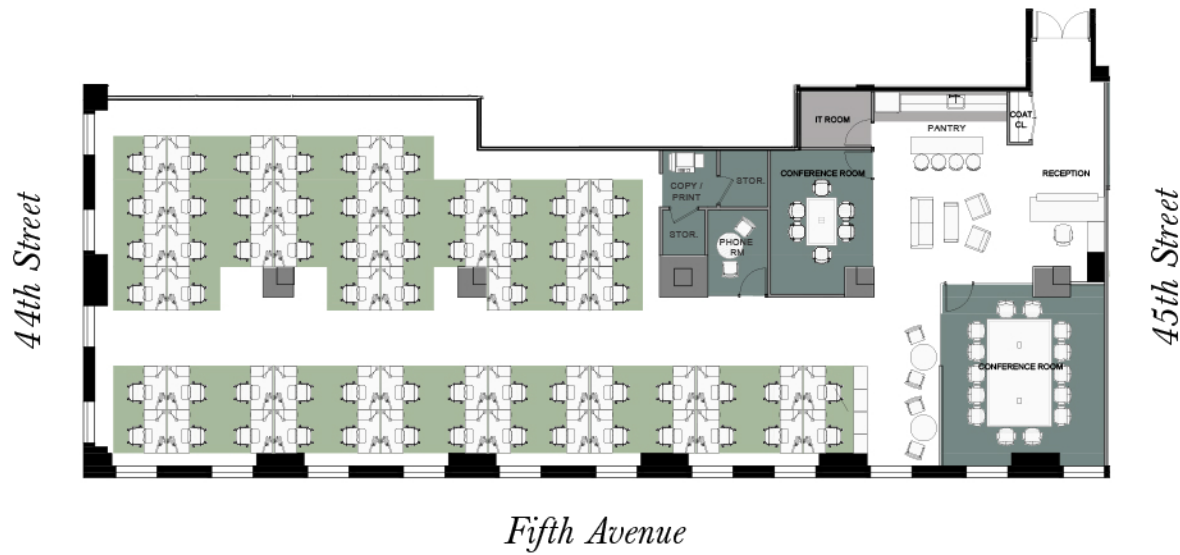

3RD FLOOR PRE-BUILT

TEST FIT

	WORKSTATIONS	61
	CONFERENCE ROOMS	2
	COPY STATIONS	1
	PANTRIES	1
	STORAGE	1
	PHONE ROOMS	1
	IT ROOMS	1

HEADCOUNT	61
RSF	7,692
PER PERSON RSF	124